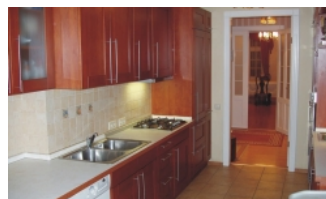

Rent / 1 500 EUR

Object:	Apartment
Location:	Rīga, Labais krasts, Centrs
Street:	Pulkveža Brieža
Rooms:	5
Floor:	3/6
Area:	180 m²
Price:	1 500 EUR (8.3 EUR/m²)

Agent
Dainis Spērga
+371 29373993
dainis@rentinriga.com

RENT IN RIGA
Elizabetes Street 51 - 10
Rīga, LV-1010

Property description

Silent center

Finishing: parquet flooring

Equipment: built-in kitchen, plumbing installed, balcony/terrace

Building description: double glazed windows

Communications: autonomous boiler

Security: metal doors, closed staircase, closed courtyard